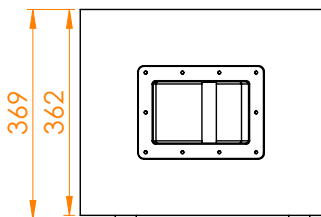

MB1
Passive Bass Cabinet

- AES Power700 W / 8 Ω
- Bandwidth (-6dB)45 Hz to 300 Hz
- Sensitivity97 dB / 1W @1m
- SPL MAX Level128 dB
- DirectivityOmnidirectional
- LF1 x 12" bass-reflex speaker
- Connections2 speakon NL4MP
- Rigging1 socket for diam. 35 mm tube
- Enclosure15/18 mm Baltic Birch Wood
- FinishPolyurethane painting
- DimensionsH369 x D425 x W500 mm
- Weight22 kg

500

425

Best advantages:

- Fit perfectly with S10.1MKII, S12.1MKII
- Optimized size/weight/power ratio
- Easy to integrate in tough environments: TV, theatre...
- Weatherproof foam (water, dust)

EU-03439 (option)

EU-03439: Telescopic black tube - max 30 Kg / 83,5 to 143 cm / ø35 mm
EU-13970: Telescopic black tube - max 30 Kg / 90,5 to 160,5 cm / ø35 mm