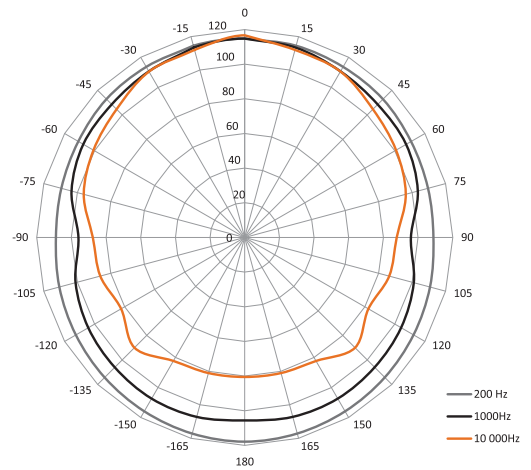

- Connections2 Spk NL4 or Phoenix 4 pts
- Rigging1 x M10 (for bracket)
2 x M6 (for wall mounting ball)
1 x M6 (for safety chain)
- Enclosure12 mm Baltic Birch Wood
- FinishPolyurethane painting
- DimH452 x D288 x W154 mm - 5,15 kg

BZ5 - Dimensions in mm

BZ6 - Dimensions in mm

BZ6 - Nominal Horizontal Coverage

BZ6 - Nominal Vertical Coverage

CURVE SERIES ACCESSORIES

COUPLING KIT FOR 2 BZ

- 1 Coupling plate
- 2 fixing brackets
- 2 M10 rings
- 2 M10 screws
- 4 Fixing brackets screws