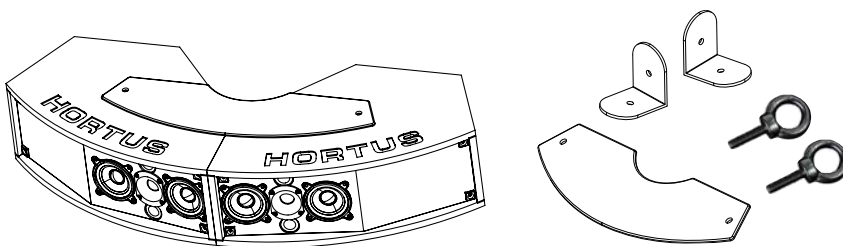

- Connections2 Spk NL4 or Phoenix 4 pts
- Rigging1 x M10 (for bracket)
2 x M6 (for wall mounting ball)
1 x M6 (for safety chain)
- Enclosure12 mm Baltic Birch Wood
- FinishPolyurethane painting
- DimH452 x D288 x W154 mm - 5,15 kg

BZ5 - Dimensions in mm

BZ6 - Dimensions in mm

BZ6 - Nominal Horizontal Coverage

BZ6 - Nominal Vertical Coverage

CURVE SERIES ACCESSORIES

COUPLING KIT FOR 2 BZ

- 1 Coupling plate
- 2 fixing brackets
- 2 M10 rings
- 2 M10 screws
- 4 Fixing brackets screws