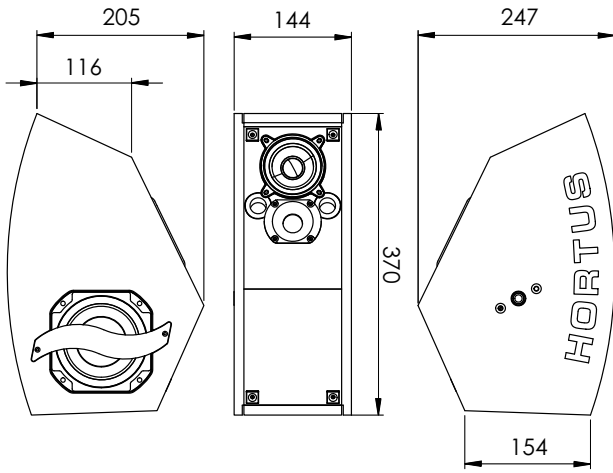

BZ5 - Dimensions in mm