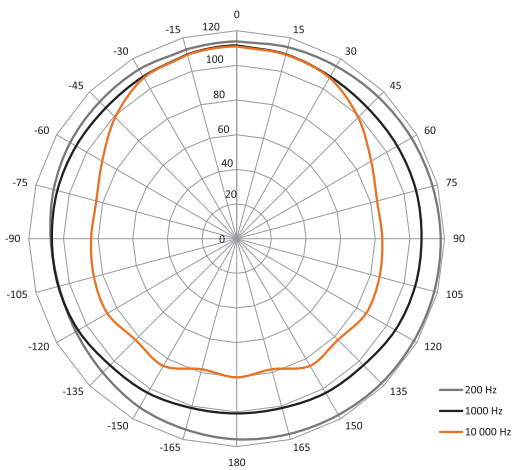

- Connections2 Spk NL4 or Phoenix 4 pts
- Rigging1 x M10 (for bracket)
2 x M6 (for wall mounting ball)
1 x M6 (for safety chain)
- Enclosure12 mm Baltic Birch Wood
- FinishPolyurethane painting
- DimH452 x D288 x W154 mm - 5,15 kg

BZ5 - Dimensions in mm

BZ6 - Dimensions in mm

BZ6 - Nominal Horizontal Coverage

BZ6 - Nominal Vertical Coverage

CURVE SERIES ACCESSORIES

COUPLING KIT FOR 2 BZ

- 1 Coupling plate
- 2 fixing brackets
- 2 M10 rings
- 2 M10 screws
- 4 Fixing brackets screws