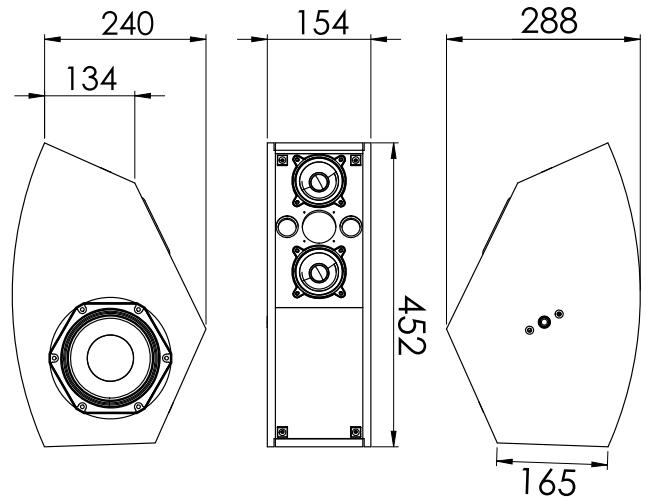

- **LF** 1 x speaker 5" bass-reflex
- **MF** 1 x speaker 3" bass-reflex
- **HF** 1 x Tweeter 0.25"

- Connections 2 Spk NL4 or Phoenix 4 pts
- Rigging 1 x M10 (for bracket)
2 x M6 (for wall mounting ball)
1 x M6 (pour safety chain)
- Enclosure 12 mm Baltic Birch wood
- Finish Polyurethane painting
- Dim H370 x D247 x W144 mm - 4.5 kg

- Connections2 Spk NL4 or Phoenix 4 pts
- Rigging1 x M10 (for bracket)
2 x M6 (for wall mounting ball)
1 x M6 (for safety chain)
- Enclosure12 mm Baltic Birch Wood
- FinishPolyurethane painting
- DimH452 x D288 x W154 mm - 5,15 kg

BZ5 - Dimensions in mm

BZ6 - Dimensions in mm

BZ6 - Nominal Horizontal Coverage

BZ6 - Nominal Vertical Coverage

CURVE SERIES ACCESSORIES

COUPLING KIT FOR 2 BZ

- 1 Coupling plate
- 2 fixing brackets
- 2 M10 rings
- 2 M10 screws
- 4 Fixing brackets screws